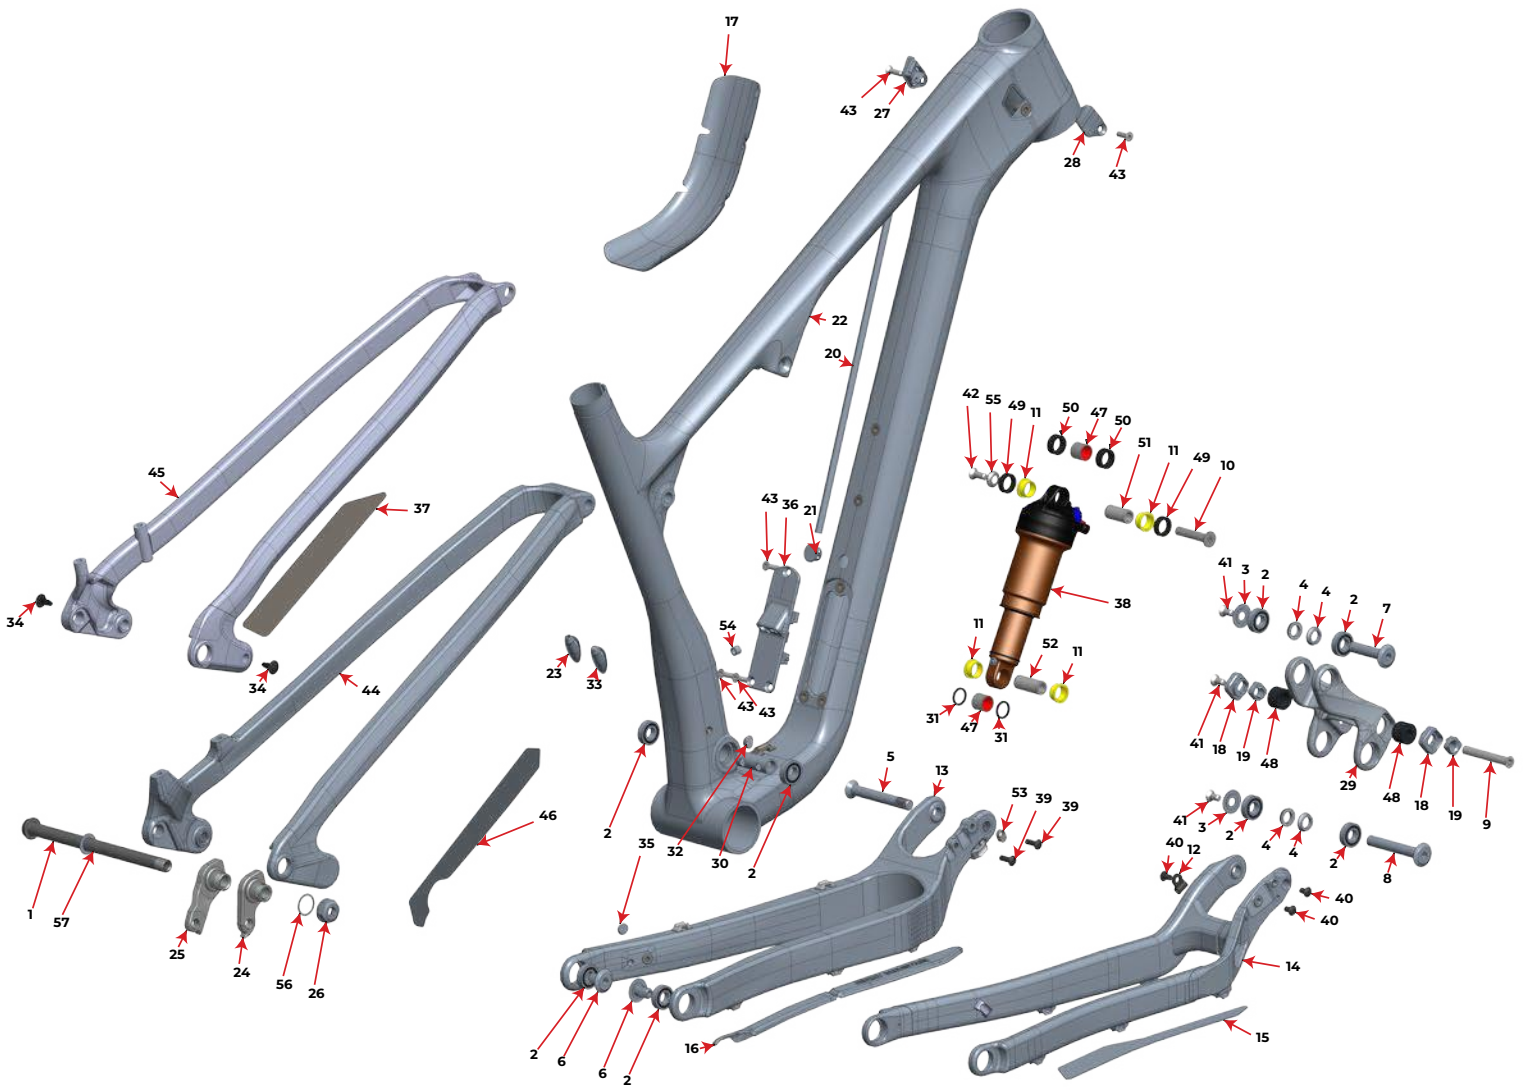

MY20 MY19 MY18

Element Carbon

#	QTY	ITEM	PART NO.	REVISION	DESCRIPTION
			1817011		Axle kit
1	1	AXLE, REAR	3227009	C	REAR AXLE 12X 173MM, HARD BLACK ANO
57	1	WASHER	3227006	B	WASHER, 12x19x0.5MM, 304 SS
			1819036		ELEMENT LINK WITH BEARING KIT
29	1	LINK	1097180	A	ELEMENT LINK, AL 7075 T-6, HARD BLACK ANO
2	4	BEARING	1807042	NIL	ENDURO 6900 2RS MAX, 22X10X6
			1818012		HANGER KIT SHIMANO DIRECT MOUNT
25	1	HANGER	1099041	NIL	REAR DER. HANGER, EXT THREAD, SHIMANO DIRECT MOUNT
26	1	HANGER NUT	1099033	NIL	HANGER NUT, M16X1, 8MM HEX
56	1	WASHER	1808029	NIL	WASHER, 16x20x0.5MM, 304 SS
			1818013		KIT STANDARD HANGER
24	1	HANGER	1099031	A	REAR DER. HANGER, EXT THREAD, STD MOUNT
26	1	HANGER NUT	1099033	NIL	HANGER NUT, M16X1, 8MM HEX
56	1	WASHER	1808029	NIL	WASHER, 16x20x0.5MM, 304 SS
			1819037		ELEMENT PIVOT BOLT KIT
3	2	BEARING CAP	1807043	NIL	6900 BEARING CAP, AL 7075 T-6, HARD BLACK ANO
4	4	BEARING SPACER	1807044	NIL	6900 BEARING SPACER
5	1	BOLT	1807045	B	BOLT C'SUNK 10*70MM, M10X1.0, AL 7075 T-6, HARD BLACK ANO
6	2	BOLT	1807046	NIL	BOLT, 10MM X 15MM, M10X1 EXT., AL 7075 T-6 HARD BLACK ANO
7	1	BOLT	1807047	NIL	BOLT, 10MM X 43MM, M6X1 INT., AL 7075-T6, HARD BLACK ANO
8	1	BOLT	1807048	NIL	BOLT, 10MM X 67MM, M6X1 INT., AL 7075 T-6, HARD BLACK ANO
9	1	BOLT	1807049	C	CSUNK BOLT, 8MM X 57MM X M6 INT.
10	1	BOLT SHK.	1807062	G	SHOCK BOLT, SOLID, OD:8MM, L: 41MM
30	1	MAIN PIVOT SPACER	1807051	A	MAIN PIVOT SPACER 38.75MM
41	3	SCREW M6x12	180566-012	NIL	FLAT HEAD C'SUNK SOCKET SCREW, M6-1.0 X 12mm, A4/316 SS, 55060.060.012
42	1	SCREW M6x16	180566-016	NIL	FLAT HEAD C'SUNK SOCKET SCREW, M6-1.0 X 16mm, A4/316 STAINLESS STEEL
55	1	WASHER	1807064	NIL	C'SUNK WASHER: (for M6 screw) ID:6 x OD:14.6 x 3.25mm THK.
			1817017		BEARING KIT
2	8	BEARING	1807042	NIL	ENDURO 6900 2RS MAX, 22X10X6
			3708024		Protector Kit ELEMENT CARBON
15	1	CS PROTECTOR	3708016	NIL	ELEMENT ALLOY CS PROTECTOR
46	1	SEATSTAY PROTECTOR	3708003	A	Element die-cut seatstay protector
17	1	DOWN TUBE PROTECTOR	3708009	B	Element down tube protector
			3709092		Protector Kit ELEMENT FOR MIXED CARBON & ALLOY
16	1	CS PROTECTOR	3708036	NIL	ELEMENT CS PROTECTOR
37	1	PROTECTOR	3708008	D	SEATSTAY PROTECTOR
17	1	DOWN TUBE PROTECTOR	3708009	B	Element down tube protector
			1817023		ELEMENT HEADTUBE PANEL KIT
43	2	SCREW, MSX16	1806009	NIL	FLAT HEAD C'SUNK SOCKET SCREW, M5-0.8 X 16mm, ALUMINIUM
27	1	HT PANEL LEFT	1097136	C	HT PORT PANEL, LEFT
28	1	HT PANEL RIGHT	1097140	C	HT PORT PANEL, RIGHT
			1817024		PORT COVER KIT
36	1	PORT COVER	1807052	C	D12 BATTERY HOLDER, CABLE PORT COVER
43	3	SCREW, MSX16	1806009	NIL	FLAT HEAD C'SUNK SOCKET SCREW, M5-0.8 X 16mm, ALUMINIUM
			1817025		FRONT DERAILLEUR KIT
53	1	SPACER	180473	B	E-TYPE FD SLOT SPACER, FOR THRU BOLT; AL6061
39	2	SCREW	180574-014	NIL	DOME HEAD SCREW, MSX14MM, SS
			1819042		FOX LIVE PLUG KIT
35	1	PLUG	1809003	NIL	FOX LIVE ACCELEROMETER PLUG
21	1	FOX LIVE PLUG	1808057	NIL	FOX LIVE PLUG, NYLON PLASTIC, BLACK
			1810009		RISE 9 FLIP CHIP KIT
18	2	FLIP CHIP	1807003	NIL	FLIP CHIP, OUTSIDE, AL7075, BLACK ANODIZE.
19	2	FLIP CHIP	1807004	A	FLIP CHIP, INSIDE, AL7075, BLACK ANODIZE.
			1819038		ELEMENT SHOCK REDUCER KIT
48	2	SHOCK REDUCER	1807053	B	SHOCK REDUCER, RISE 9 MINI
31	2	O-RING	180522	NIL	RUBBER O-RING, FOR 1/2" SHOCK PIN
			1807054		WATER BOTTLE SPACER
54	1	SPACER	1807054	A	WATER BOTTLE SPACER, 6MM, AL 6061 T-6, HARD BLACK ANO
			1819041		ELEMENT CARBON GROMMET AND CABLE GUIDE KIT
12	1	CABLE GUIDE	YF-W01	NIL	Bolt On Cable Guide
40	3	SCREW	1808035	NIL	DOME HEAD SCREW, M5X8MM, ALLOY BLACK ANO
23	1	GROMMET	1807059	NIL	SEAT TUBE GROMMET
32	1	PLUG	1805083	NIL	D12 PORT BLOCKOFF PLUG, JAGWIRE P/N: CCN009
33	1	PLUG	1807058	NIL	SEAT TUBE PLUG