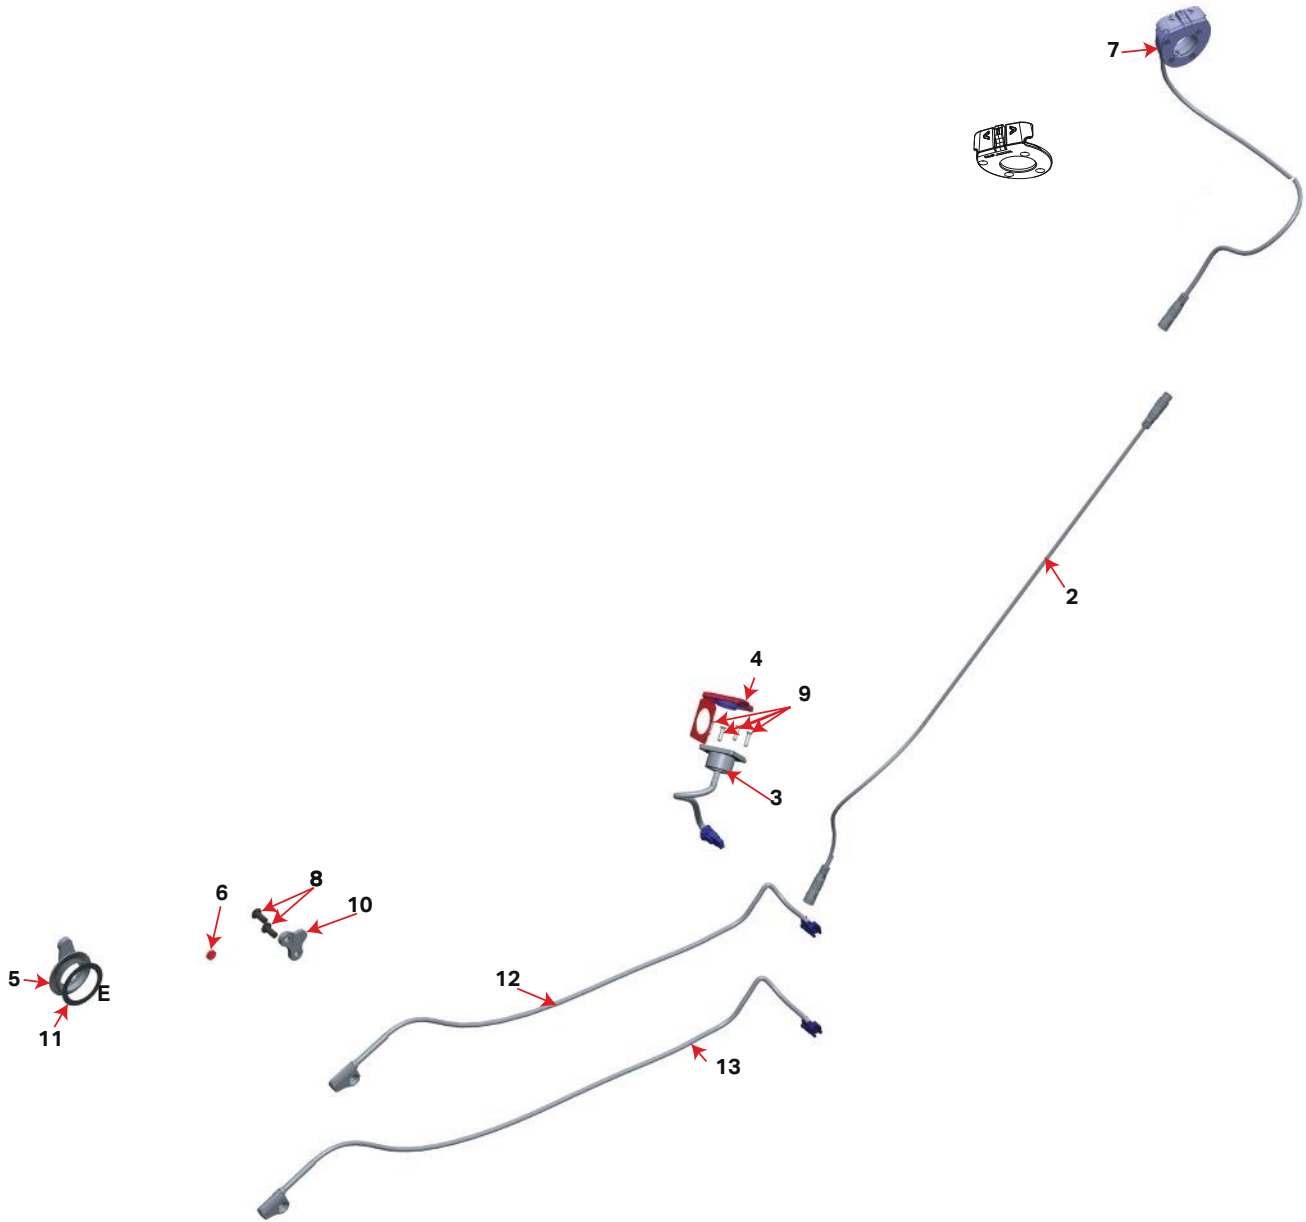

MY20

Powerplay Bom Sensor

Powerplay BOM sensor				
#	QTY	ITEM	PART NO.	REVISION DESCRIPTION
7	1	REMOTE	197011	IWOC TRIO REMOTE RMT+
			197011	IWOC TRIO REMOTE RMT+
2	1	CABLE	1977012	DOWN TUBE EXTENSION CABLE
			1977012	NIL DOWN TUBE EXTENSION CABLE
12	1	SPEED SENSOR	1977007	SPEED SENSOR WITH CLAMP
			1977007	NIL SPEED SENSOR WITH CLAMP
3	1	CHARGE PORT	1810011	CHARGE PORT KIT
			1977005	NIL CHARGE PORT
4	1	CHARGE PORT COVER	1997079	B CHARGE PORT RUBBER CAP, BLACK RUBBER
9	4	SCREW, M3X12 TORX	1807117	NIL C'SUNK SOCKET SCREW, M3-0.5x12mm TORX, stainless steel w/blue loctite
5	1	LOCKRING	1810012	SPEED SENSOR HOLDER ASSY CENTERLOCK (change desc)
			1349007	C CENTERLOCK ROTOR SPEED SENSOR LOCKRING
11	1	SHIM	1349008	A LOCKRING SHIM
6	1	MAGNET	1997068	NIL SPEED SENSOR MAGNET
8	2	SCREW	1998022	SPEED SENSOR HOLDER ASSY(change desc)
			1808028	NIL DOME HEAD SCREW, M5X12MM, GRADE 10.9 STEEL, BLACK OXIDE, TORX
10	1	SENSOR	1997069	B SPEED SENSOR MAGNET HOLDER
6	1	MAGNET	1997068	NIL

Sold as a kit only. Individual part not sold separately