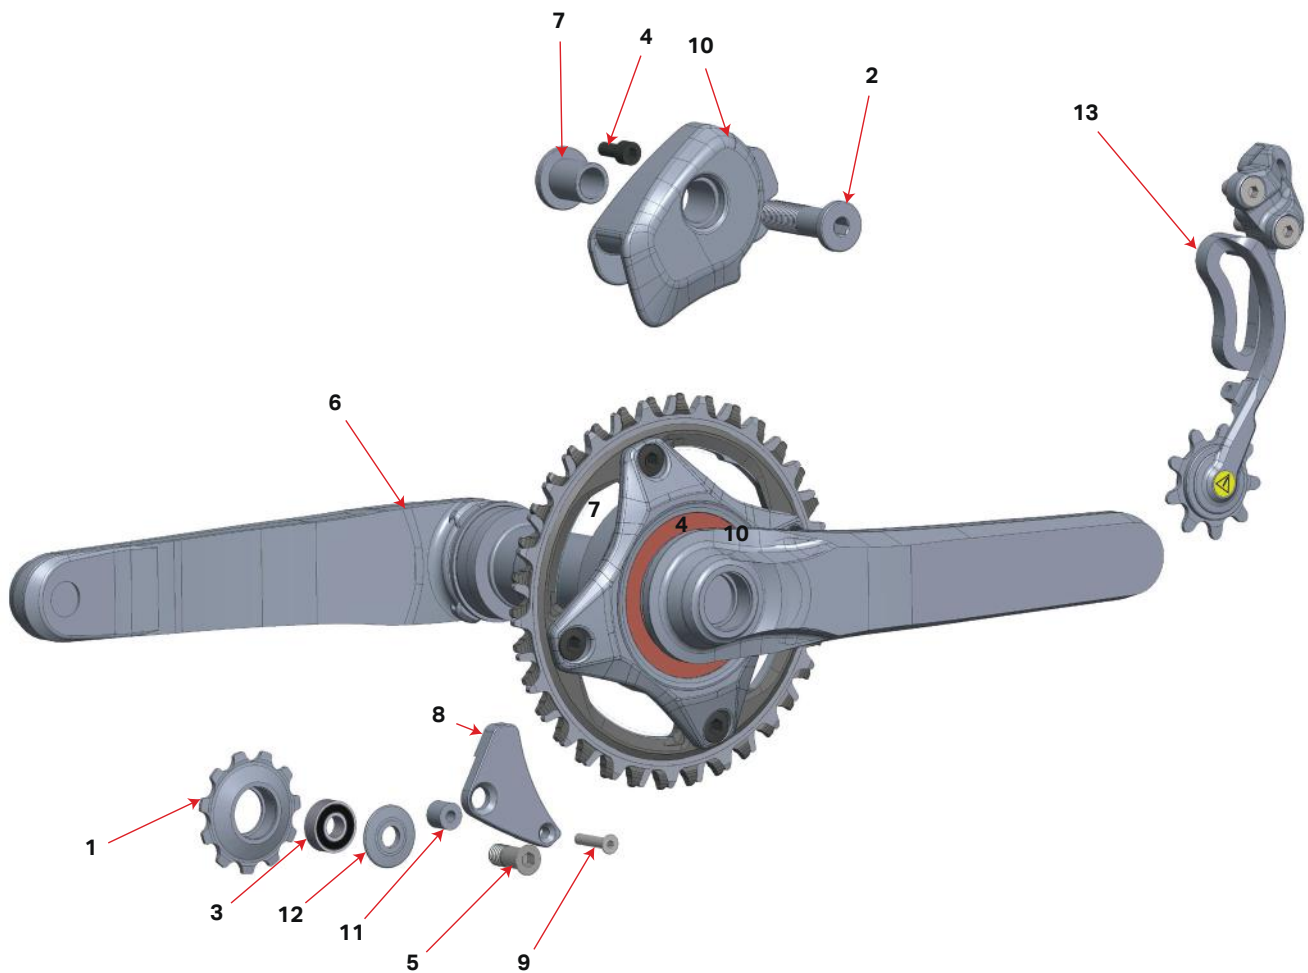

Sold as a kit only. Individual part not sold separately

MY20

Powerplay Clutch bearing

Powerplay clutch bearing assembly

#	QTY	ITEM	PART NO.	REVISION	DESCRIPTION
			1998021		SPIDER ASS'Y
1	1	BEARING, CSK402RS	1347005	C	BW01-170082-00 CLUTCH BEARING 35MM 2RS
9	1	SPIDER	1407027	G	CUSTOM SPIDER 104MM
6	2	KEY	1807075	A	CLUTCH BEARING KEY 8MMX5MM
			1810013		SPIDER ASS'Y (SRAM)
1	1	BEARING, CSK532RS	1347005	C	BW01-170082-00 CLUTCH BEARING 40MM 2RS
10	1	SPIDER	1409027	B	CUSTOM SPIDER 104MM
6	2	KEY	1807075	A	CLUTCH BEARING KEY 8MMX5MM
			1347006		LOCKRING CLUTCH 30mm
7	1	LOCKRING CLUTCH	1347006	A	LOCKRING CLUTCH 30mm
			1347010		LOCKRING CLUTCH 24mm
8	1	LOCKRING CLUTCH	1347010	B	LOCKRING CLUTCH 24mm

Sold as a kit only. Individual part not sold separately

MY20

Powerplay TLFO Bom Drivetrain

Powerplay BOM drivetrain				
#	QTY	ITEM	PART NO.	REVISION DESCRIPTION
			1810010	SLIDER KIT
2	1	AXLE, MID DRIVE	1457014	A MID DRIVE PULLEY AXLE, M11X1mm 40mm. AL7075-T6 HARD BLACK ANO
4	1	BOLT	1808136	NIL SOCKET HEAD CAP SCREW; M5X12
7	1	post	1999013	B 2019_powerplay_mid_slider_post
10	1	SLIDER, MID-DRIVE	1999003	G MID DRIVE SLIDER
			1999010	LOWER MOTOR BRACE & BASH MOUNT
5	1	BOLT, M8X18	1807126	NIL BOLT M8 X 18MM CUSTOM. 6061 HARD BLACK ANO.
8	1	PULLEY CAP	3399003	NIL LOWER CHAIN GUIDE OUTER PLATE
9	1	SCREW, M4X20	1809011	NIL C'SUNK SOCKET SCREW, M4x20mm, STAINLESS STEEL 316
11	1	SPACER	3399006	NIL LOWER CHAIN GUIDE SPACER
12	1	SPACER, PULLEY GUIDE	1347013	A CHAINSTAY PULLEY GUIDE SPACER,
1	1	11t cog	1347012	A 11T cog, for 19mm bearing
3	1	BEARING	1807036	NIL ENDURO 698 LLU 19X8X6
			1999056	TORQUE ARM ASSEMBLY - DYNAM 3
13	1	TORQUE ARM ASSEMBLY	1999056	D TORQUE ARM ASSEMBLY - DYNAM 3
			1998024	LOWER CHAIN GUIDE 34T
1	1	11t cog	1347012	A 11T cog, for 19mm bearing
3	1	BEARING	1807036	NIL ENDURO 698 LLU 19X8X6
12	1	SPACER, PULLEY GUIDE	1347013	A CHAINSTAY PULLEY GUIDE SPACER,