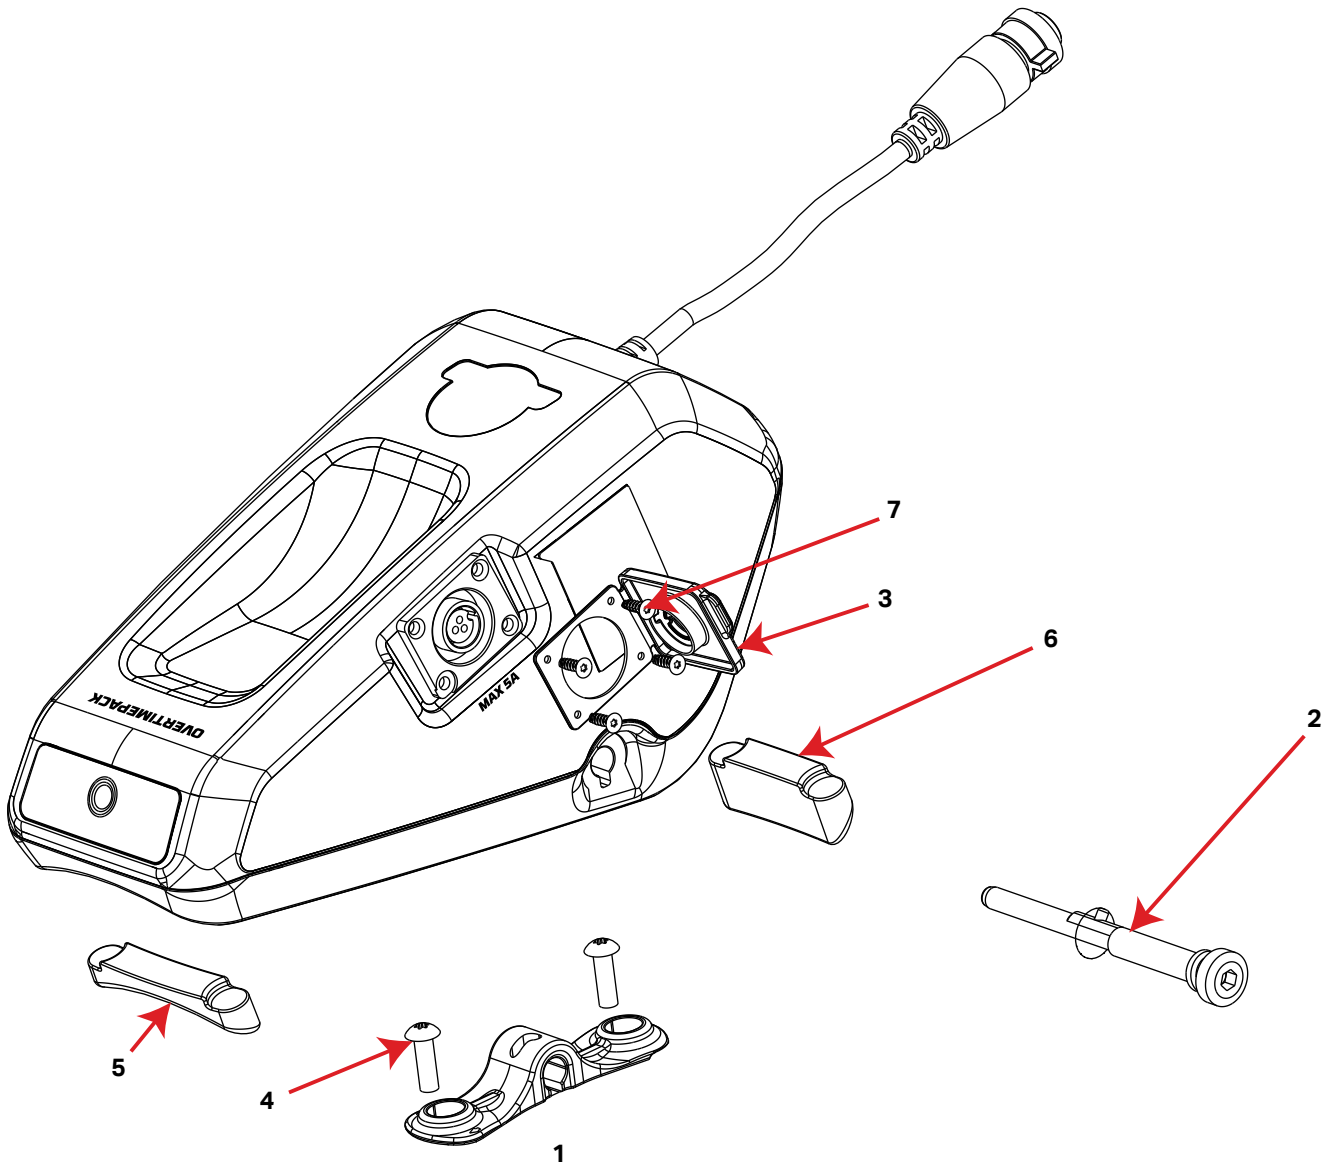

Sold as a kit only. Individual part not sold separately

MY20

Powerplay Bom Sensor

Powerplay BOM sensor				
#	QTY	ITEM	PART NO.	REVISION DESCRIPTION
7	1	REMOTE	197011	IWOC TRIO REMOTE RMT+
			197011	IWOC TRIO REMOTE RMT+
2	1	CABLE	1977012	DOWN TUBE EXTENSION CABLE
			1977012	NIL DOWN TUBE EXTENSION CABLE
12	1	SPEED SENSOR	1977007	SPEED SENSOR WITH CLAMP
			1977007	NIL SPEED SENSOR WITH CLAMP
3	1	CHARGE PORT	1810011	CHARGE PORT KIT
			1977005	NIL CHARGE PORT
4	1	CHARGE PORT COVER	1997079	B CHARGE PORT RUBBER CAP, BLACK RUBBER
9	4	SCREW, M3X12 TORX	1807117	NIL C'SUNK SOCKET SCREW, M3-0.5x12mm TORX, stainless steel w/blue loctite
5	1	LOCKRING	1810012	SPEED SENSOR HOLDER ASSY CENTERLOCK (change desc)
			1349007	C CENTERLOCK ROTOR SPEED SENSOR LOCKRING
11	1	SHIM	1349008	A LOCKRING SHIM
6	1	MAGNET	1997068	NIL SPEED SENSOR MAGNET
8	2	SCREW	1998022	SPEED SENSOR HOLDER ASSY(change desc)
			1808028	NIL DOME HEAD SCREW, M5X12MM, GRADE 10.9 STEEL, BLACK OXIDE, TORX
10	1	SENSOR	1997069	B SPEED SENSOR MAGNET HOLDER
6	1	MAGNET	1997068	NIL

Sold as a kit only. Individual part not sold separately

MY21

Overtimepack

2021 POWERPLAY OVERTIME PACK

#	QTY	ITEM	PART NO.	REVISION	DESCRIPTION
			1811022		CAM ROD ASSY
2	1	CAM ROD	1801012		CAM ROD ASSY
			1811019		ATTACH MOUNT KIT
1	1	MOUNT	1991005		ATTACH MOUNT PLATE
4	2	SCREW	1801017		DOME HEAD SCREW, M5X16MM,BLACK OXIDE TORX
			1811020		RUBBER PAD KIT
5	1	RUBBER PAD	1991003		FRONT RUBBER PAD
6	1	RUBBER PAD	1991004		REAR RUBBER PAD
			1811021		CHARGE PORT PANEL KIT
3	1	CHARGE PORT COVER	1997079		CHARGE PORT RUBBER CAP, BLACK RUBBER
7	4	SCREW	1801021		SCREW PHILIPPS SS BLACK FINISH M3- 8MM LG