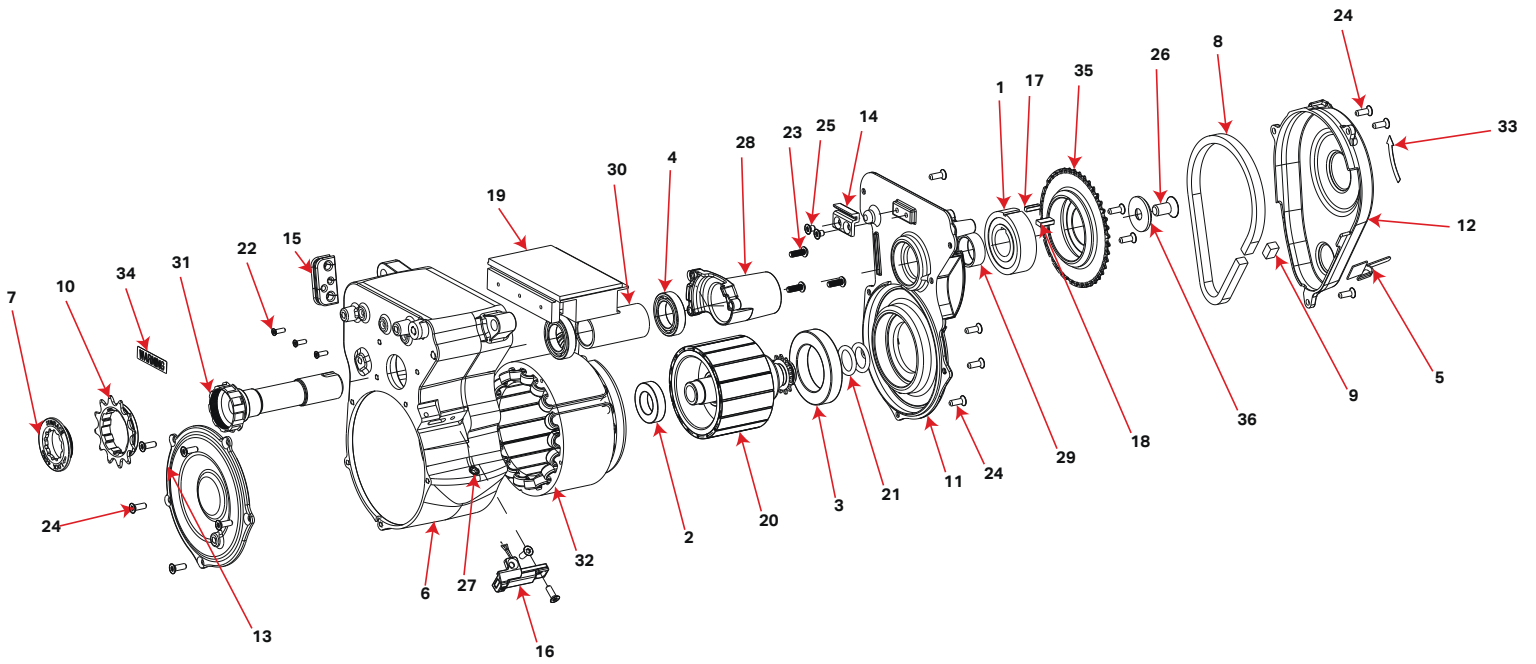

MY20

Powerplay Motor Bom

Powerplay motor BOM

#	QTY	ITEM	PART NO.	REVISION	DESCRIPTION
			3998CBPP2018	REPLACEMENT KIT CB PP2018	
1	1	BEARING	1347004	A	CLUTCH BEARING CSK20PP
9	1	CHAIN LINK	1396007	NIL	MAILLE PATENTE TSUBAKI
17	1	KEY 3x3mm	1807074	D	KEY 3MM X 3MM
35	1	TRANSFER, 42T SPROCKET	1347007	A	TRANSFER SPROCKET 42T
26	1	SCREW, M8X16 TORX	1807118MMR		C'SUNK SOCKET SCREW, M8-1.25x16mm, TORX. stainless steel 10.9 w/blue loctite
			3990CBPPUPGRADE	PP CLUTCH BEARING HEAVY DUTY KIT	
40	1	BEARING	1349004	A	CLUTCH BEARING CSK20PP STIEBER
43	1	CHAIN LINK	1396007	NIL	MAILLE PATENTE TSUBAKI
44	1	KEY 3x3mm	1807074	D	KEY 3MM X 3MM
41	1	TRANSFER, 42T SPROCKET	1347007	A	TRANSFER SPROCKET 42T
26	1	SCREW, M8X16 TORX	1807118MMR		C'SUNK SOCKET SCREW, M8-1.25x16mm, TORX. stainless steel 10.9 w/blue loctite
			1810014	OUTPUT COG ASS'Y	
7	1	CASSETTE LOCKRING, 12T	1340008	NIL	SUNRACE CASSETTE LOCKRING, 39.50D - BLACK
10	1	COG, 12T	1347016	C	TRANSFER DRIVEN COG, 12T,
			1977061PR	HALL EFFECT SENSOR KT PPLY MTB	
16	1	HALL EFFECT	1977061PR-		HALL EFFECT SENSOR KT PPLY MTB
			1997092PR	TRANSFER CHAIN KIT	
8	1	TRANSFER CHAIN	1997092PR		TRANSFER CHAIN KIT
9	1	CHAIN LOCK			
21	2	O-RING			

Sold as a kit only. Individual part not sold separately