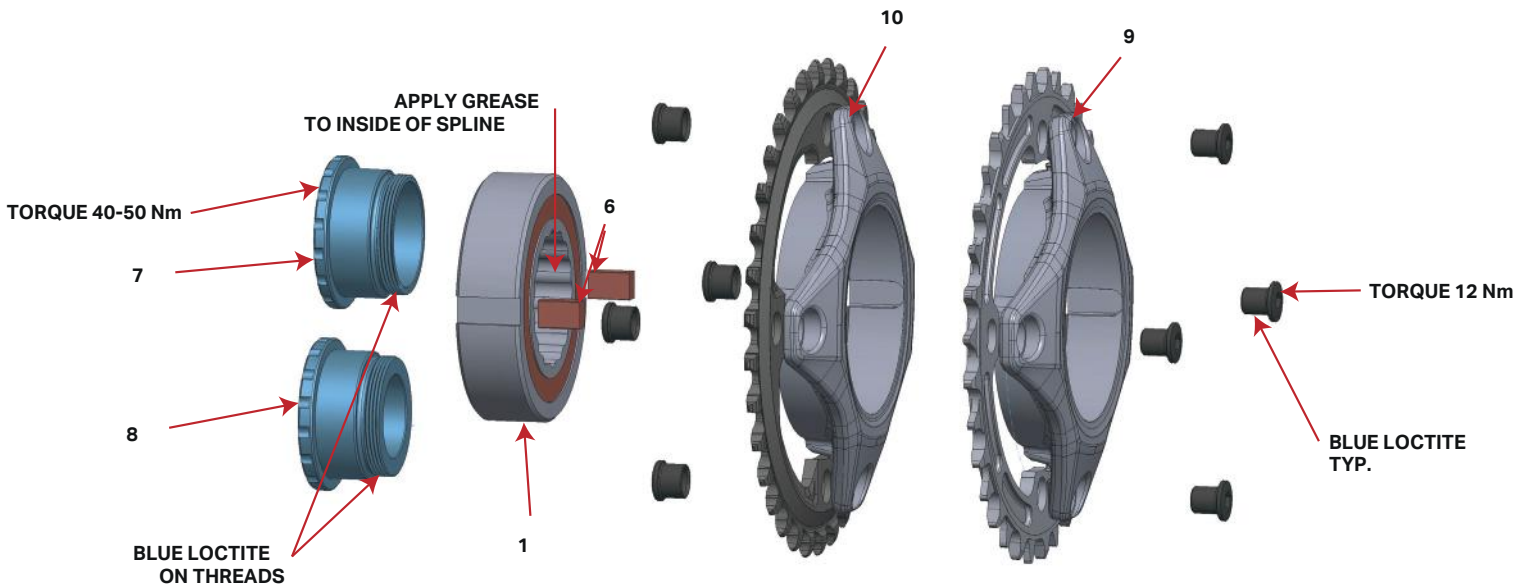

Sold as a kit only. Individual part not sold separately

MY20

Powerplay Battery Bom

Powerplay battery BOM

#	QTY	ITEM	PART NO.	REVISION	DESCRIPTION
			1818016		KIT HARDWARE BATTERY POWERPLAY
1	2	ADHESIVE TAPE	1807159	NIL	ADHESIVE BOTH SIDE TAPE 3/4"
3	1	BATTERY, CAP	1997063	D	BATTERY CAP
4	1	BATTERY, COVER LT	1997060	A	BATTERY COVER, LEFT
5	1	BATTERY, COVER RT	1997061	A	BATTERY COVER, RIGHT
6	1	BATTERY, PIN	1997062	B	BATTERY PIN, 68mm, 6061-T6, hard black anodize
7	1	BOLT, SLEEVE 58	1807139	B	SLEEVE BOLT, M8 X 58mm ALLOY 7075-T6.
8	1	BOLT, SLEEVE 72	1807141	A	SLEEVE BOLT, M8 X 72mm. ALLOY 7075-T6.
9	2	FOAM	1808044	A	BATTERY NOISE CANCELING FOAM
10	2	SCREW, M6	1807120	NIL	FLAT HEAD C'SUNK SOCKET SCREW, M6-1.0 X 16mm, A4/316 SS WITH BLUE LOCTITE
11	1	SPACER, BATTERY	1997064	A	BATTERY SLEEVE SPACER, 44MM, 6061-T6, HARD BLACK A NODIZE
12	1	WARNING STICKER	1708020	NIL	BATTERY MANIPULATION WARNING STICKER
13	2	WASHER	1808054	A	NYLON WASHER

Sold as a kit only. Individual part not sold separately

MY20

Powerplay Clutch bearing

Powerplay clutch bearing assembly

#	QTY	ITEM	PART NO.	REVISION	DESCRIPTION
			1998021		SPIDER ASS'Y
1	1	BEARING, CSK402RS	1347005	C	BW01-170082-00 CLUTCH BEARING 35MM 2RS
9	1	SPIDER	1407027	G	CUSTOM SPIDER 104MM
6	2	KEY	1807075	A	CLUTCH BEARING KEY 8MMX5MM
			1810013		SPIDER ASS'Y (SRAM)
1	1	BEARING, CSK532RS	1347005	C	BW01-170082-00 CLUTCH BEARING 40MM 2RS
10	1	SPIDER	1409027	B	CUSTOM SPIDER 104MM
6	2	KEY	1807075	A	CLUTCH BEARING KEY 8MMX5MM
			1347006		LOCKRING CLUTCH 30mm
7	1	LOCKRING CLUTCH	1347006	A	LOCKRING CLUTCH 30mm
			1347010		LOCKRING CLUTCH 24mm
8	1	LOCKRING CLUTCH	1347010	B	LOCKRING CLUTCH 24mm