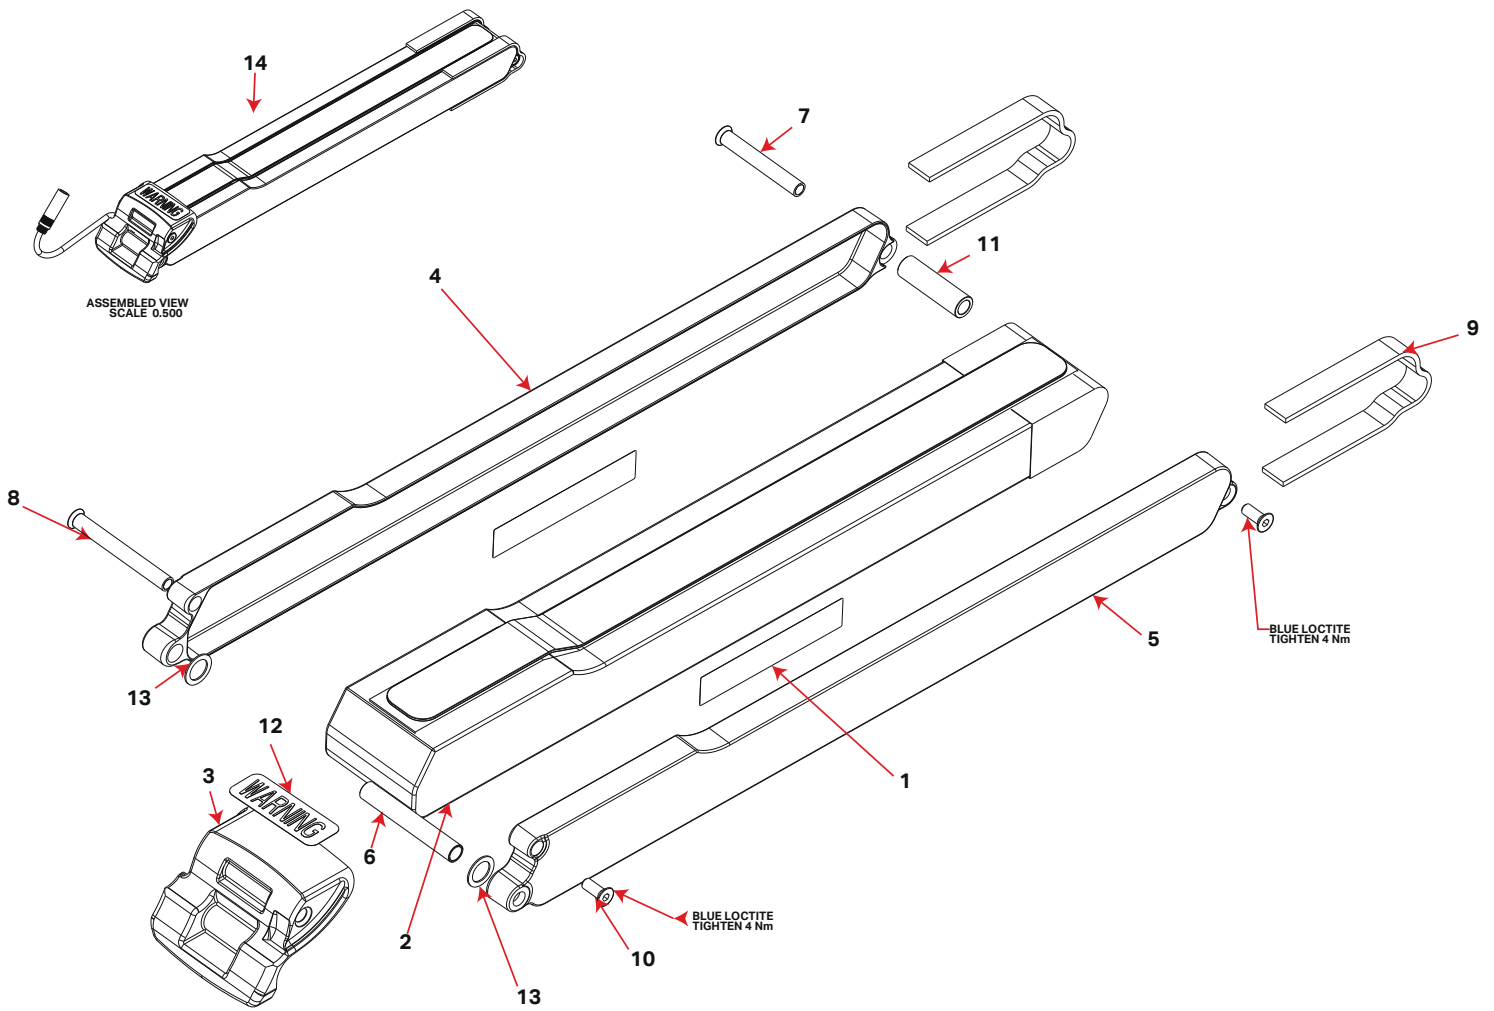

MY20

Powerplay Battery Bom

Powerplay battery BOM

#	QTY	ITEM	PART NO.	REVISION	DESCRIPTION
			1818016		KIT HARDWARE BATTERY POWERPLAY
1	2	ADHESIVE TAPE	1807159	NIL	ADHESIVE BOTH SIDE TAPE 3/4"
3	1	BATTERY, CAP	1997063	D	BATTERY CAP
4	1	BATTERY, COVER LT	1997060	A	BATTERY COVER, LEFT
5	1	BATTERY, COVER RT	1997061	A	BATTERY COVER, RIGHT
6	1	BATTERY, PIN	1997062	B	BATTERY PIN, 68mm, 6061-T6, hard black anodize
7	1	BOLT, SLEEVE 58	1807139	B	SLEEVE BOLT, M8 X 58mm ALLOY 7075-T6.
8	1	BOLT, SLEEVE 72	1807141	A	SLEEVE BOLT, M8 X 72mm. ALLOY 7075-T6.
9	2	FOAM	1808044	A	BATTERY NOISE CANCELING FOAM
10	2	SCREW, M6	1807120	NIL	FLAT HEAD C'SUNK SOCKET SCREW, M6-1.0 X 16mm, A4/316 SS WITH BLUE LOCTITE
11	1	SPACER, BATTERY	1997064	A	BATTERY SLEEVE SPACER, 44MM, 6061-T6, HARD BLACK A NODIZE
12	1	WARNING STICKER	1708020	NIL	BATTERY MANIPULATION WARNING STICKER
13	2	WASHER	1808054	A	NYLON WASHER

Sold as a kit only. Individual part not sold separately