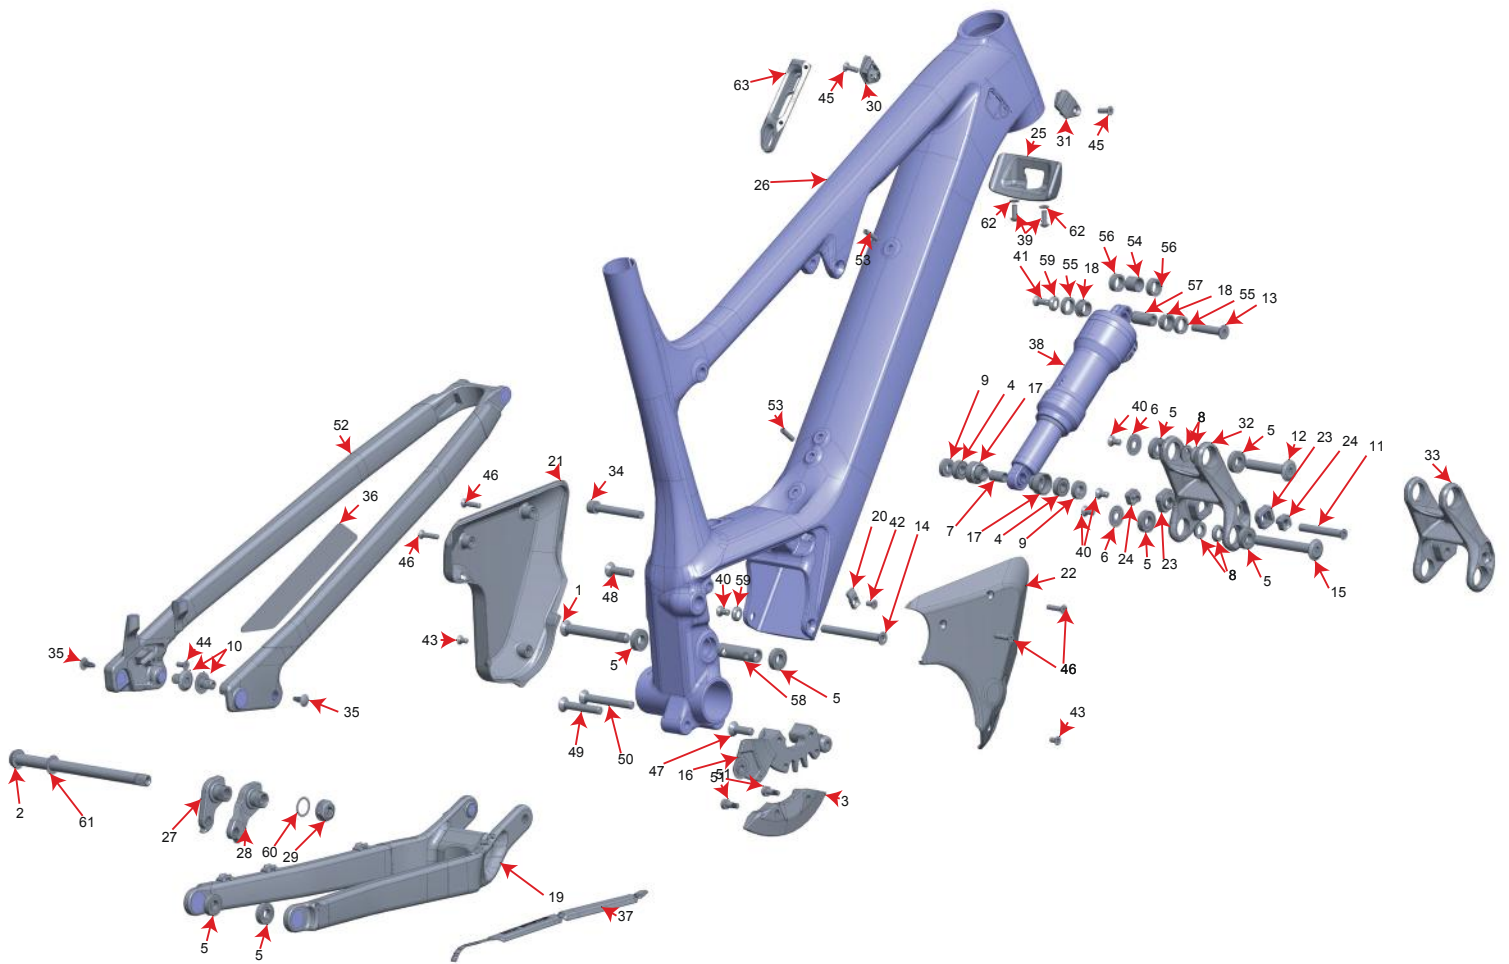

MY21 MY20

Instinct Powerplay Carbon

2020 Instinct Powerplay carbon					
#	QTY	ITEM	PART NO. RMB	REVISION	DESCRIPTION
			1819015	INSTINCT LINK WITH BEARING KIT	
32	1	LINK	1098101	A	INSTINCT LINK, 88MM LONG, RIDES, AL7075-T6, HARD BLACK ANO
5	4	BEARING	1807042	NIL	ENDURO BEARING 6900 2RS MAX TYPE, 22X10X6 SIZE
			1819016	INSTINCT BC LINK WITH BEARING KIT	
33	1	LINK	1098102	A	INSTINCT BC LINK, 88MM LONG, AL7075-T6, HARD BLACK ANO
5	4	BEARING	1807042	NIL	ENDURO BEARING 6900 2RS MAX TYPE, 22X10X6 SIZE
			1818012	HANGER KIT SHIMANO DIRECT MOUNT	
28	1	HANGER	1099041	NIL	REAR DER. HANGER, EXT THREAD, SHIMANO DIRECT MOUNT
29	1	HANGER NUT	1099033	NIL	HANGER NUT, M16X1, 8MM HEX
60	1	WASHER	1808029	NIL	WASHER, 16x20x0.5MM, 304 SS
			1818013	KIT STANDARD HANGER	
27	1	HANGER	1099031	A	REAR DER. HANGER, EXT THREAD, STD MOUNT
29	1	HANGER NUT	1099033	NIL	HANGER NUT, M16X1, 8MM HEX
60	1	WASHER	1808029	NIL	WASHER, 16x20x0.5MM, 304 SS
			1810005	PIVOT BOLT KIT	
1	1	AXLE, MP	1807029	A	MP AXLE, M10X1.25, L:84MM, AL7075-T6 HARD BLACK ANO
6	2	BEARING CAP	1807043	NIL	6900 BEARING CAP, AL 7075-T6, HARD BLACK ANO
8	4	BEARING SPACER	1807044	NIL	6900 BEARING SPACER
10	2	BOLT	1807046	NIL	BOLT, 10MM X 15MM, M10X1 EXT., AL 7075-T6 HARD BLACK ANO
11	1	BOLT	1807049	C	CSUNK BOLT, 8MM X 57MM X M6 INT.
12	1	BOLT	1807060	NIL	BOLT, 10MM X 54MM, M6X1 INT., AL 7075-T6, HARD BLACK ANO
15	1	BOLT, M10X78	1807061	NIL	BOLT, 10MM X 78MM, M6X1 INT., AL 7075-T6, HARD BLACK ANO
40	4	SCREW M6x12	180566-012	NIL	FLAT HEAD C'SUNK SOCKET SCREW, M6-1.0 X 12mm, A4/316 SS, 55060.060.012
59	2	WASHER	1807064	NIL	C'SUNK WASHER: (for M6 screw) ID:6 x OD:14.6 x 3.25mm THK.
41	1	SCREW M6x16	180566-016	NIL	FLAT HEAD C'SUNK SOCKET SCREW, M6-1.0 X 16mm, A4/316 STAINLESS STEEL
13	1	BOLT SHK.	1807062	G	SHOCK BOLT, SOLID, OD:8MM, L: 41MM
58	1	SPACER, MP	1807038	B	MAIN PIVOT CENTER SPACER, ID:10, L:48
			1819029	POWERPLAY PROTECTION KIT	
36	1	PROTECTOR	3708008	D	SEATSTAY PROTECTOR
37	1	PROTECTOR	3708035	NIL	MULTIBIKE CHAINSTAY PROTECTOR
			1817011	AXLE KIT BOOST	
2	1	AXLE, REAR	3227009	C	REAR AXLE 12X 173MM, HARD BLACK ANO
61	1	WASHER	3227006	B	WASHER, 12x19x0.5MM, 304 SS
			1818003	SHOCK BEARING EYELET KIT	
4	2	BEARING	1807036	NIL	ENDURO 698 LLU MAX 19X8X6
7	1	BEARING SLEEVE	1807028	A	BEARING EYELET SLEEVE FOR SR 19X8X6 CUP
9	2	BEARING SPACER	1807099	C	EYELET BEARING SPACER, 5.3MM THK, FOR 40MM LINK WIDTH
17	2	BRG CUP	1807026	E	BEARING EYELET FOR SR 19X8X6 BRG
			1817017	PIVOT BEARING KIT	
5	8	BEARING	1807042	NIL	ENDURO BEARING 6900 2RS MAX TYPE, 22X10X6 SIZE
			1817023	HEAD TUBE PANEL KIT	
30	1	HT PANEL LEFT	1097136	C	HT PORT PANEL, LEFT
31	1	HT PANEL RIGHT	1097140	C	HT PORT PANEL, RIGHT
45	2	SCREW, M5X16 ALU	1806009	NIL	C'SUNK SOCKET SCREW, M5x16mm, AL6061-T6, HARD BLACK ANO
			1810009	RIDE 9 FLIP CHIP KIT	
23	2	FLIP CHIP	1807003	NIL	FLIP CHIP, OUTSIDE, AL7075, BLACK ANODIZE.
24	2	FLIP CHIP	1807004	A	FLIP CHIP, INSIDE, AL7075, BLACK ANODIZE.
			1998063	SIDE MOTOR COVER KIT RIGHT	
22	1	COVER, RIGHT	1997017	E	POWERPLAY MOTOR COVER, RIGHT
43	1	SCREW, M5X10	1808152	NIL	C'SUNK SOCKET SCREW, M5-0.8x10MM. BLACK STAINLESS STEEL
46	2	SCREW, M5X22	1808137	NIL	C'SUNK SOCKET SCREW, M5-0.8x22MM. BLACK STAINLESS STEEL
			1998062	SIDE MOTOR COVER KIT LEFT	
21	1	COVER, LEFT	1997019	D	POWERPLAY MOTOR COVER, LEFT
43	1	SCREW, M5X10	1808152	NIL	C'SUNK SOCKET SCREW, M5-0.8x10MM. BLACK STAINLESS STEEL
46	2	SCREW, M5X22	1808137	NIL	C'SUNK SOCKET SCREW, M5-0.8x22MM. BLACK STAINLESS STEEL
			1997093	Bash Guard Kit	
3	1	BASH GUARD	1997058	A	RMB BASH GUARD
51	2	SCREW, SHOULDER	1807125	NIL	CUSTOM HEX SOC. HD. SHLD. SCR., 303 SS, M5 6x8
			1818009	MOTOR COVER BOLT KIT	
43	2	SCREW, M5X10	1808152	NIL	C'SUNK SOCKET SCREW, M5-0.8x10MM. BLACK STAINLESS STEEL
46	4	SCREW, M5X22	1808137	NIL	C'SUNK SOCKET SCREW, M5-0.8x22MM. BLACK STAINLESS STEEL
			1819031	POWERPLAY RUBBER BUMPER KIT	
25	1	FORK BUMPER	1999008	A	POWERPLAY RUBBER BUMPER
62	2	WASHER	1809013	NIL	WASHER, 5 X 10 X 1MM, STAINLESS STEEL
39	2	SCREW	180574-014	NIL	DOME HEAD SCREW, M5X14MM, SS
			1819032	FRAME HARDWARE (BATTERY)	
14	1	BOLT, BATTERY	1807127	NIL	E-MTB BATTERY BOLT, 8MM x 81MM. AL7075-T6 HARD BLACK ANO
40	1	SCREW M6x12	180566-012	NIL	FLAT HEAD C'SUNK SOCKET SCREW, M6-1.0 X 12mm, A4/316 SS, 55060.060.012
53	2	SET SCREW	1808024	NIL	SET SCREW, M5 x 0.8 x 20MM. STAINLESS STEEL 316.
59	1	WASHER	1807064	NIL	C'SUNK WASHER: (for M6 screw) ID:6 x OD:14.6 x 3.25mm THK.
			1819033	FRAME HARDWARE (MOTOR)	
34	1	M8x60 bolt	1808023	NIL	SOCKET HEAD CAP SCREW; M8X60, stainless steel
44	1	SCREW, M5X12	1807152	NIL	C'SUNK SOCKET SCREW, M5-0.8x12mm. stainless steel
48	1	SCREW, M8X30	1807121	NIL	C'SUNK SOCKET SCREW, M8-1.25x30mm, stainless steel
50	1	SCREW, M8X65	1807122	NIL	C'SUNK SOCKET SCREW, M8-1.25x65mm, stainless steel
			1819034	CHAIN GUIDE KIT	
16	1	BRACE, MOTOR	3399001	NIL	LOWER CHAIN GUIDE 34T
47	1	SCREW, M8X25	1807123	NIL	C'SUNK SOCKET SCREW, M8-1.25x25mm, stainless steel
49	1	SCREW, M8X50	1807124	NIL	C'SUNK SOCKET SCREW, M8-1.25x50mm, stainless steel
			1819035	MOTOR CABLE CLAMP KIT DRIVE SIDE	
20	1	CLAMP	1997081	A	CABLE CLAMP, M5 CSUNK. AL6061-T6, HARD BLACK ANO.
39	1	SCREW, M5X10	180475-010	NIL	C'SUNK SOCKET SCREW, M5-0.8x10mm. zinc plated 10.9 steel
			1809012	OFFSIDE WATER BOTTLE ADAPTER, USES M5X14MM BOLTS	
63	1	WB ADAPTER	1809012	D	OFFSIDE WATER BOTTLE ADAPTER, USES M5X14MM BOLTS